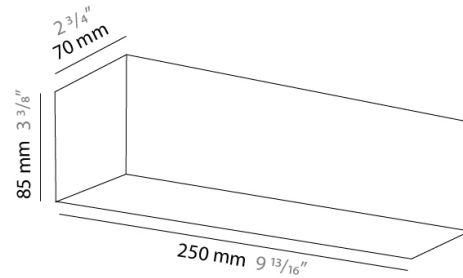

PROJECT
TYPE
NOTES
QUANTITY
DATE

TOY SURFACE

D83281-MSS

GENERAL

Series: Toy
Brand: Panzeri
Division: Design
Mounting Type: Surface
Mounting Location: Wall

PHYSICAL

Shape: Rectangle
Length (mm): 250
Length (in): $9 \frac{13}{16}$
Height (mm): 70
Height (in): $2 \frac{3}{4}$
Extension (mm): 85
Extension (in): $3 \frac{3}{8}$
Light Distribution: Direct / Indirect
Weight (kg): 0.82
Weight (lbs): 1.8
Diffuser: Frost White Glass
Fixture Material: Metal

ELECTRICAL

Lamp Type: LED
Input Wattage (W): 13
Total Output Wattage (W): 12
Driver Included: Yes
Driver Location: Integrated
Driver Type: Integral LED driver, 700mA (Dimming and 277V options available with remote driver sold separately)

LED

Color Temperature (°K): 3000
Max. Delivered Lumen (lm): 938
CRI: >80 CRI

OPTICAL

RATINGS AND CERTIFICATIONS

Certified By: CSA Certified to UL and CSA Standards
IP rating: IP20